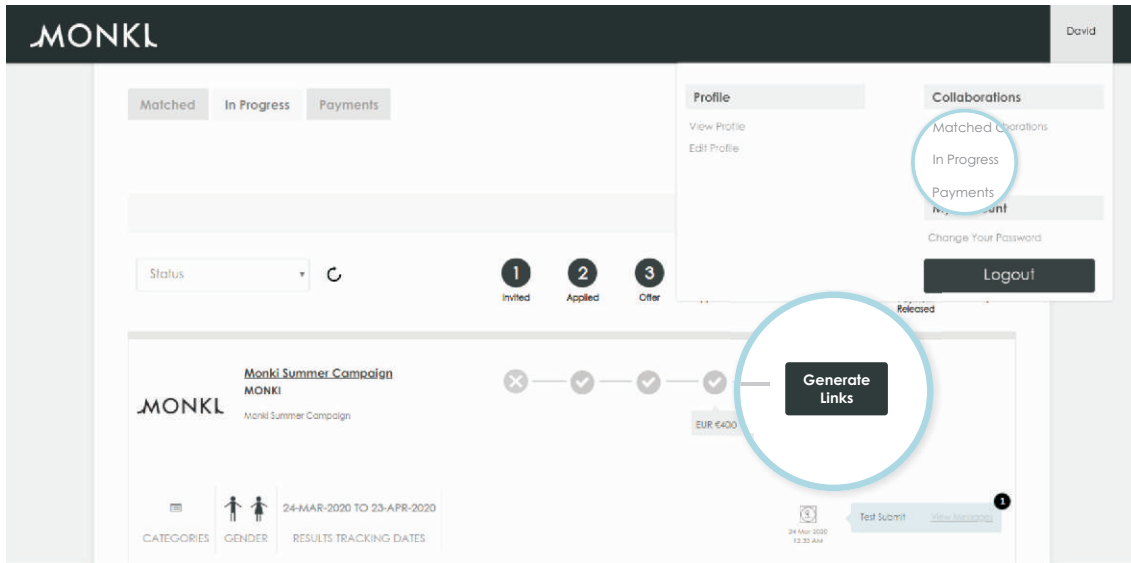

LINK GENERATION GUIDE

1 Log into your account on Monki Rep and navigate to your 'In Progress' tab. Click on 'Generate Links' to access the Link Generator.

2 Easily generate your personalised tracking links for all products you will be promoting. The more links you include, the greater chance of driving more traffic and sales. Include your custom tracking links (shortened slinks links) in all promotion including social media and blog posts that you have agreed to share.